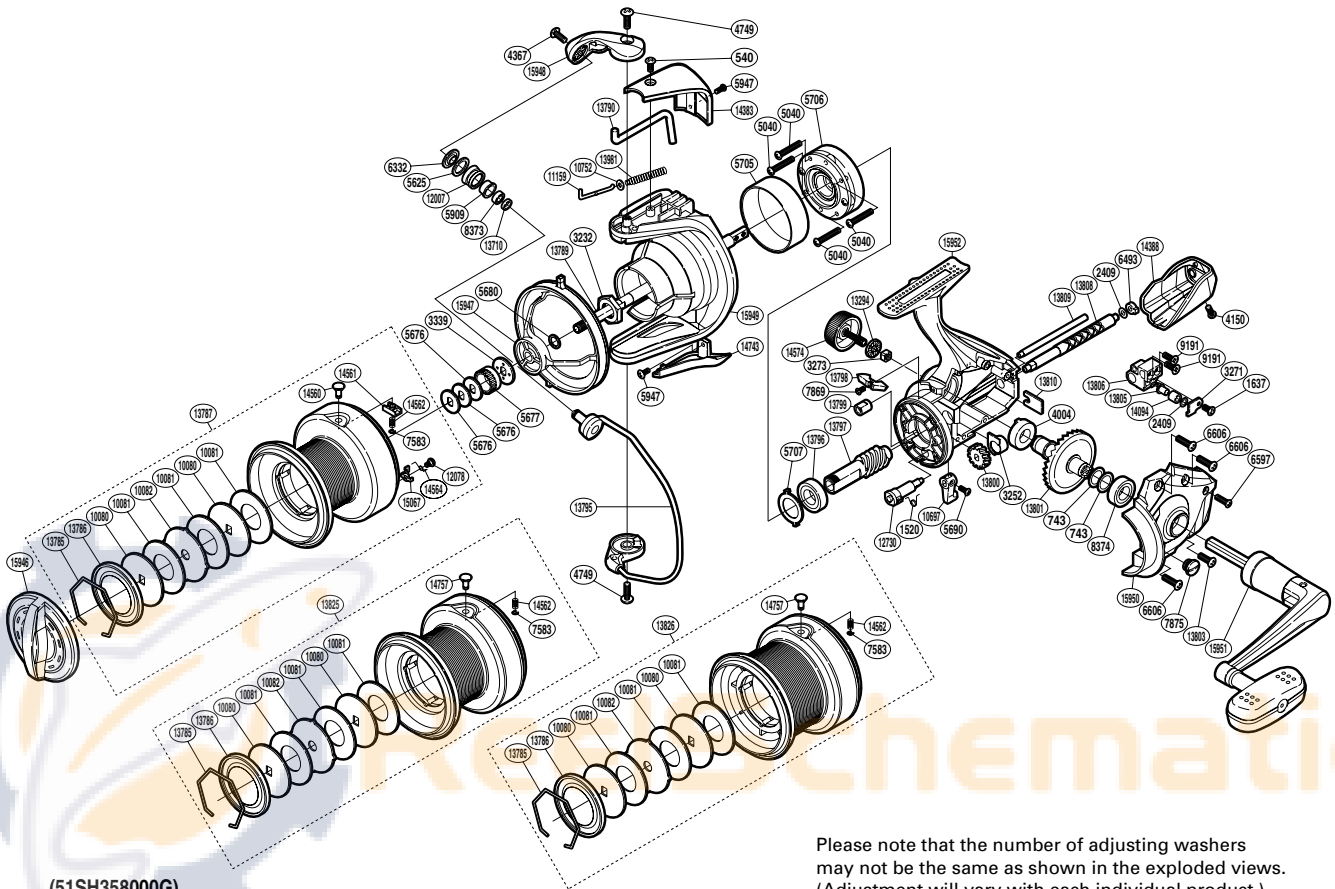

SHIMANO

SPEEDCAST XSA

SPC-8000XSA

(51SH358000G)

Please note that the number of adjusting washers may not be the same as shown in the exploded views. (Adjustment will vary with each individual product.)

Part No.	Description	Part No.	Description	Part No.	Description
RD 0540	Screw	RD 7875	Oil Cap	RD13809	Oscillating Guide
RD 0743	Washer **/*****	RD 8373	Ball Bearing *	RD13810	Worm Shaft Retainer
RD 1520	Anti-Reverse Cam Spring	RD 8374	Ball Bearing *****	RD13981	Bail Spring ****
RD 1637	Screw	RD 9191	Screw	RD14094	Oscillating Slider Bushing ***
RD 2409	Spacer ***	RD10080	Key Washer	RD14383	Bail Spring Cover
RD 3232	Rotor Nut	RD10081	Drag Washer	RD14388	Rear Protector
RD 3252	Bushing	RD10082	Eared Washer	RD14560	Line Clip
RD 3271	Oscillating Pawl Cover	RD10697	Anti-Reverse Lever	RD14561	Line Clip Holder
RD 3273	Handle Screw Lock	RD10752	Bail Spring Guide A Support ****	RD14562	Line Clip Spring
RD 3339	Spool Support B	RD11159	Bail Spring Guide A ****	RD14564	Drag Click Spring *****
RD 4004	Drive Gear Bushing *****	RD12007	Line Roller *	RD14574	Handle Screw Cap
RD 4150	Screw	RD12078	Screw *****	RD14743	Bail Hold Support Guard
RD 4367	Screw *	RD12730	Anti-Reverse Cam	RD15067	Drag Click *****
RD 4749	Screw	RD13294	Handle Screw Lock Washer	RD15946	Drag Knob
RD 5040	Screw	RD13710	Bearing Spacer *	RD15947	Line Safety Guard
RD 5625	Line Roller Spacer *	RD13785	Drag Washers Retainer	RD15948	Bail Arm
RD 5676	Spool Washer	RD13786	Seal Plate	RD15949	Rotor
RD 5677	Spool Support A	RD13787	Spool Assembly	RD15950	Side Cover
RD 5680	Spacer	RD13789	Main Shaft	RD15951	Handle Assembly
RD 5690	Screw	RD13790	Bail Trip Lever	RD15952	Body
RD 5705	Roller Clutch Ring	RD13795	Bail Assembly		
RD 5706	Roller Clutch Assembly	RD13796	Ball Bearing *****	RD14757	Line Clip
RD 5707	Bearing Washer	RD13797	Pinion Gear **	RD13825	Spare Spool Assembly (7000)
RD 5909	Line Roller Bushing *	RD13798	Bail Trip Strike	RD13826	Spare Spool Assembly (6000)
RD 5947	Screw	RD13799	Worm Bushing (front)		
RD 6332	Line Roller Washer *	RD13800	Idle Gear **	PK 0196	Line Roller Set *
RD 6493	Worm Bushing (rear) ***	RD13801	Drive Gear **	PK 0012	Gear Set **
RD 6597	Screw	RD13803	Screw	PK 0056	Oscillation Set ***
RD 6606	Screw	RD13805	Oscillating Pawl ***	PK 0057	Bail Spring Set ****
RD 7583	E Lock	RD13806	Oscillating Slider	PK 0018	Bearing Set *****
RD 7869	Screw	RD13808	Worm Shaft ***	PK 0117	Drag Clicker Set *****